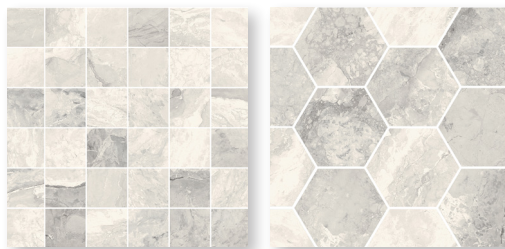

GEMSTONE

COLLECTION

MALINE TILE
ELEVATE YOUR SHOWROOM

malinetile.com

GEMSTONE

Stock Sizes

4"x12"			
12"x24"			
24"x48"			
47"x110"	<i>Only in Ivory & Ocean colors</i>		

4" Hexagon Mosaic

2"x2" Mosaic

3"x24" Bullnose

Colors

Beige

Dark

Ivory

Ocean

Pearl

Beige | 24"x48

Dark | 24"x48"

Ivory | 24"x48"

Ocean | 24"x48"

Pearl | 24"x48"

Ivory | 47"x110"

Ocean | 47"x110"

GEMSTONE