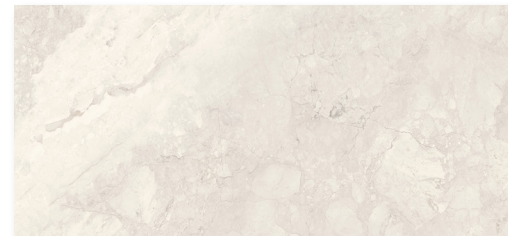

2"x2" Mosaic

3"x24" Bullnose

Colors

Beige

Dark

Ivory

Ocean

Pearl

Beige | 24"x48

Dark | 24"x48"

Ivory | 24"x48"

Ocean | 24"x48"

Pearl | 24"x48"

Ivory | 47"x110"

Ocean | 47"x110"

GEMSTONE