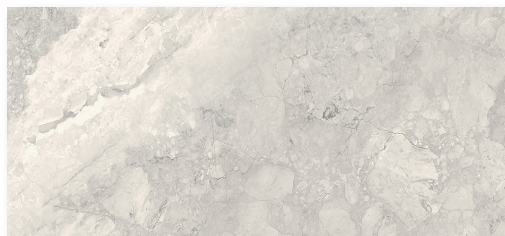

2"x2" Mosaic

3"x24" Bullnose

Colors

Beige

Dark

Ivory

Ocean

Pearl

Beige | 24"x48

Dark | 24"x48"

Ivory | 24"x48"

Ocean | 24"x48"

Pearl | 24"x48"

Ivory | 47"x110"

Ocean | 47"x110"

GEMSTONE