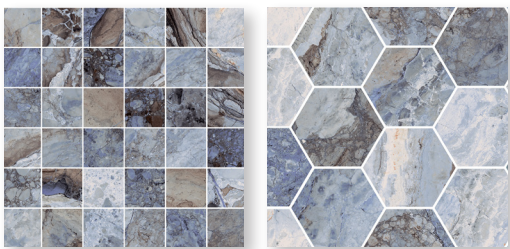

GEMSTONE

COLLECTION

MALINE TILE
ELEVATE YOUR SHOWROOM

malinetile.com

GEMSTONE

Stock Sizes

4"x12"			
12"x24"			
24"x48"			
47"x110"	<i>Only in Ivory & Ocean colors</i>		

4" Hexagon Mosaic

2"x2" Mosaic

3"x24" Bullnose

Colors

Beige

Dark

Ivory

Ocean

Pearl

Beige | 24"x48

Dark | 24"x48"

Ivory | 24"x48"

Ocean | 24"x48"

Pearl | 24"x48"

Ivory | 47"x110"

Ocean | 47"x110"

GEMSTONE